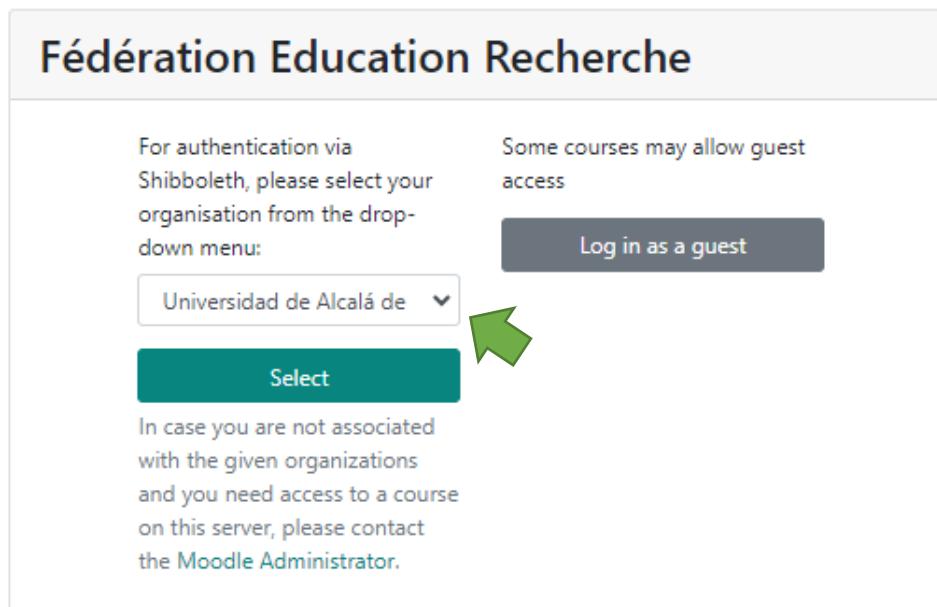

How to connect with your University credential?

1. On celene.univ-tours.fr login click on « Fédération Education Recherche »

2. Select your university in the list:

3. Login with your University credential
4. You will be redirect and logged on the moodle instance of University of Tours (celene.univ-tours.fr)