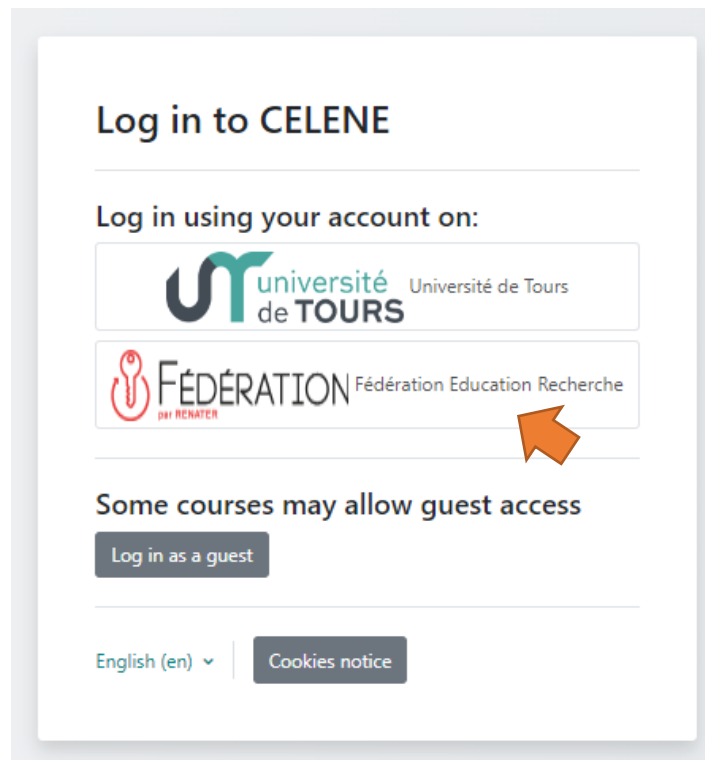

How to connect with your University credential?

1. On celene.univ-tours.fr login click on « Fédération Education Recherche »

2. Select your university in the list:

3. Login with your University credential
4. You will be redirect and logged on the moodle instance of University of Tours (celene.univ-tours.fr)